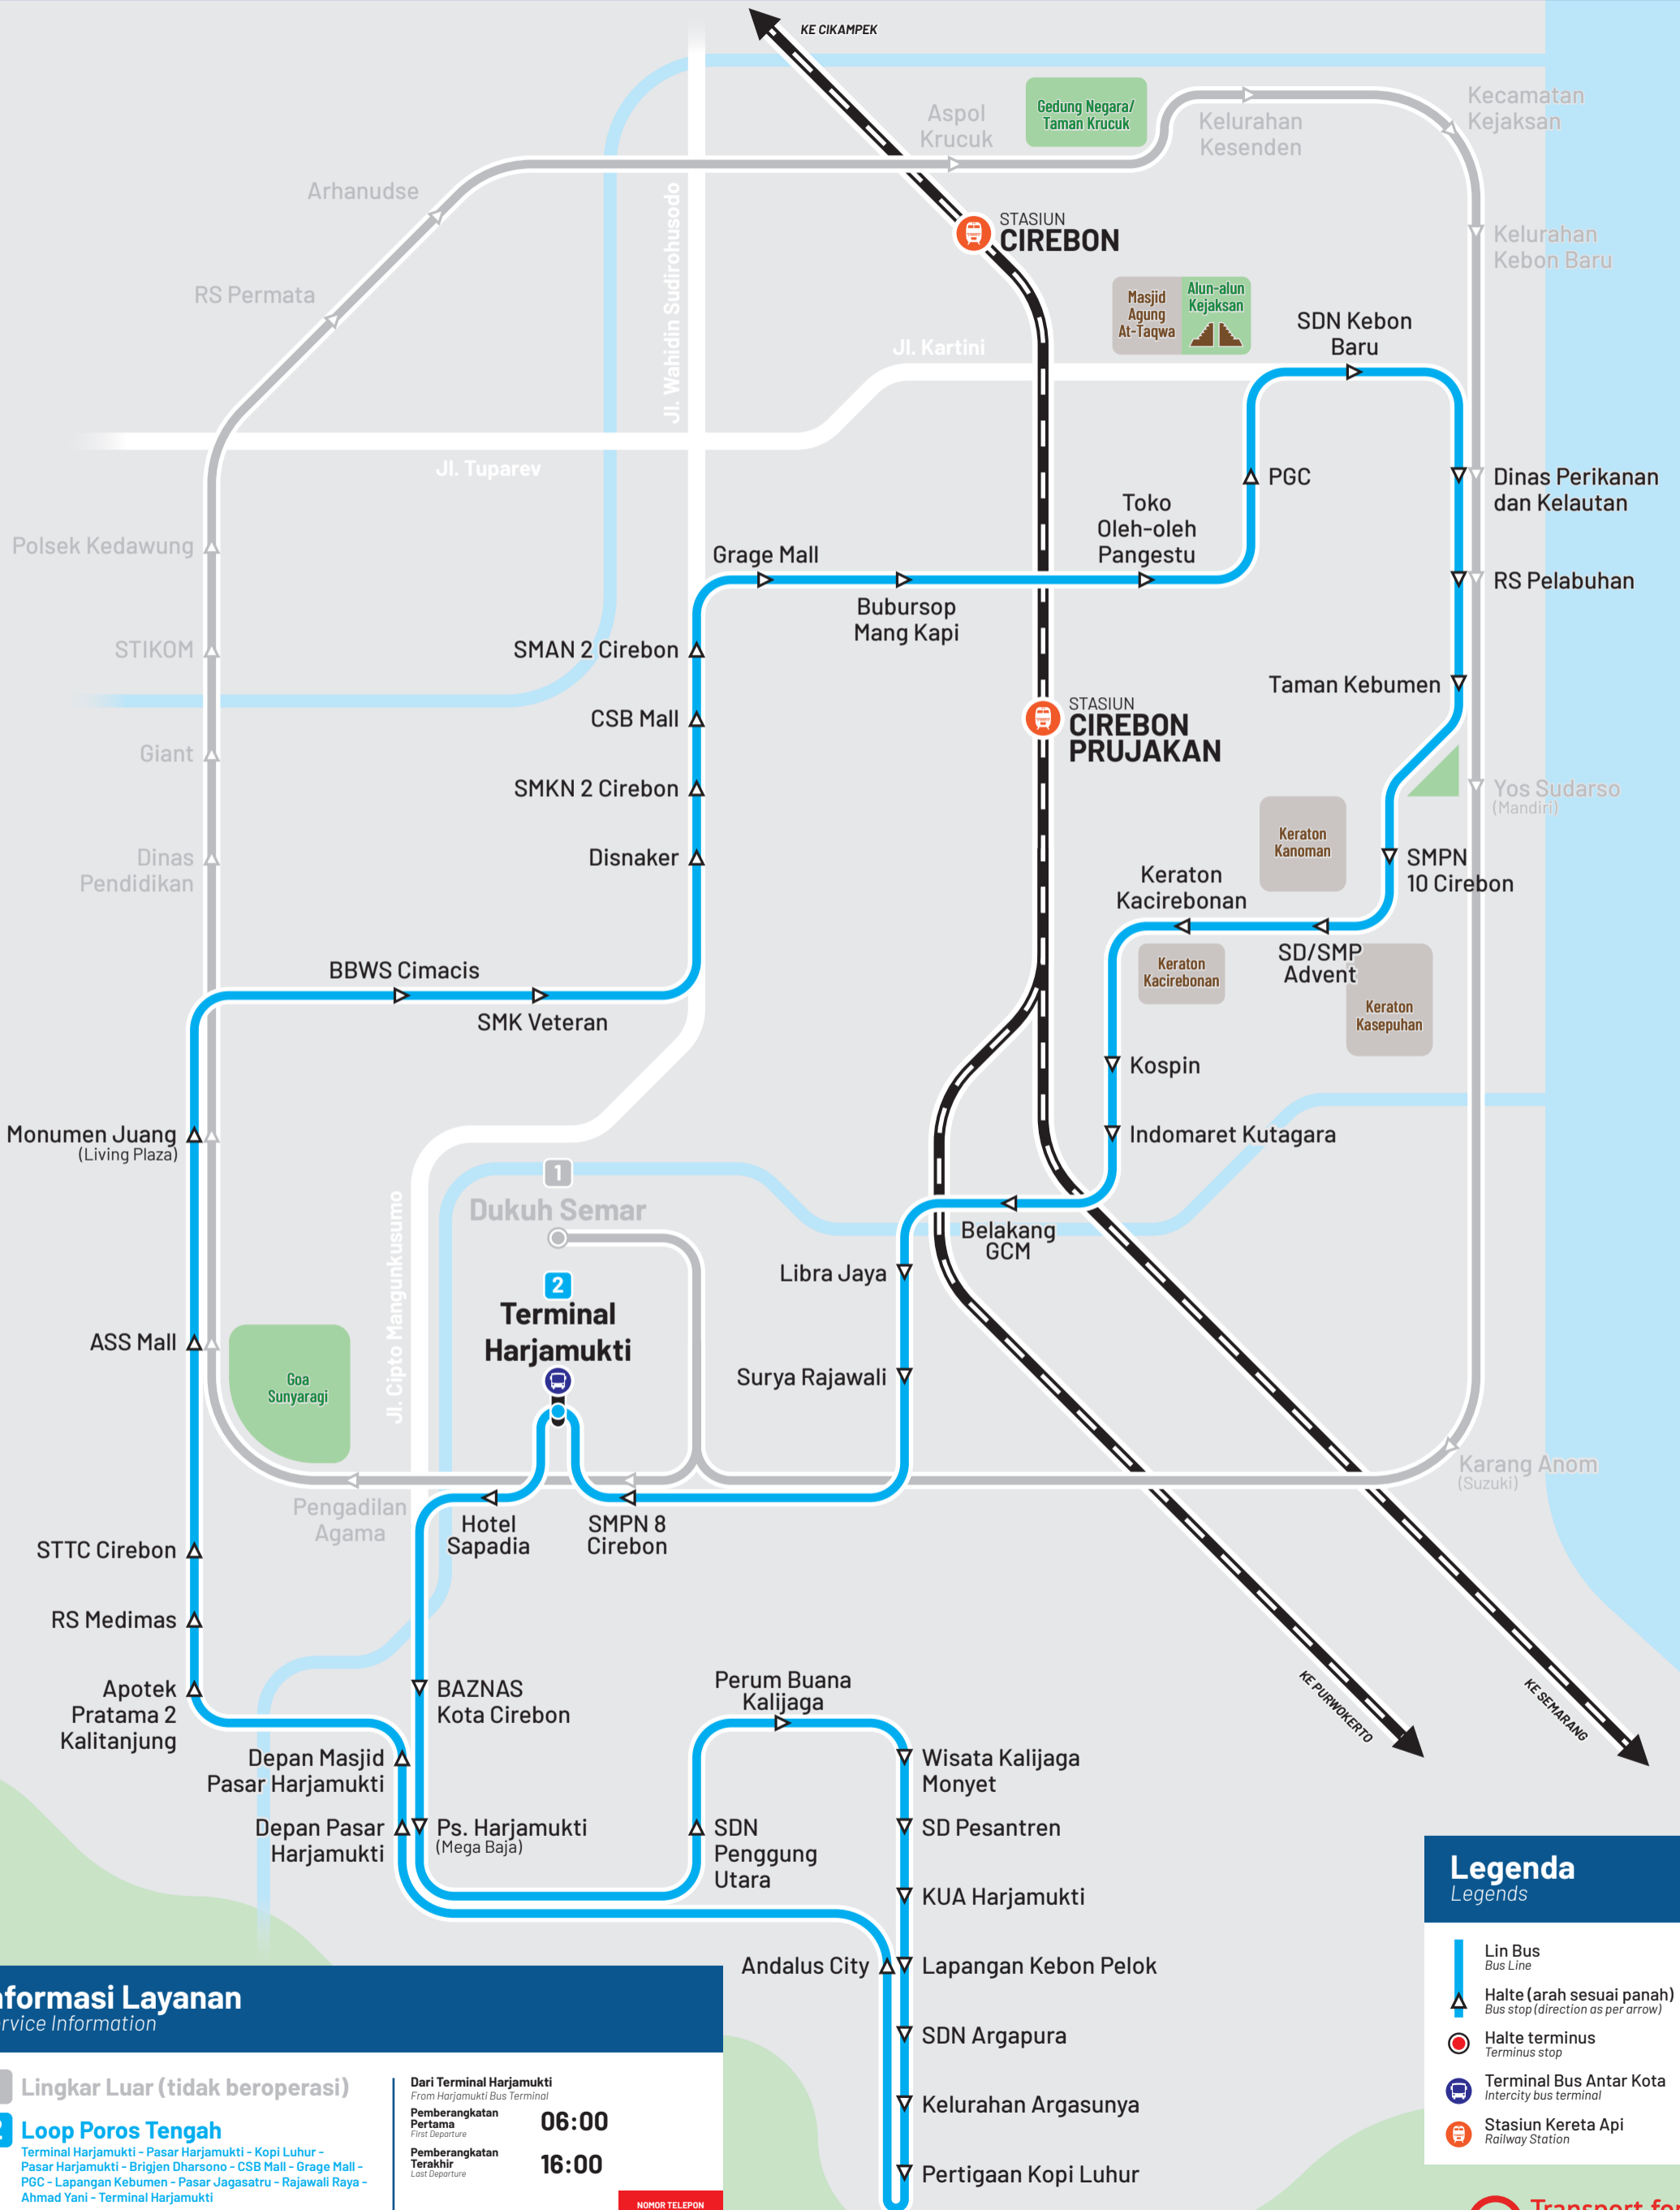

Peta BRT Trans Cirebon

BRT Trans Cirebon Map

Legenda

Legends

- Lin Bus Bus Line
- Halte (arah sesuai panah) Bus stop (direction as per arrow)
- Halte terminus Terminus stop
- Terminal Bus Antar Kota Intercity bus terminal
- Stasiun Kereta Api Railway Station

Informasi Layanan

Service Information

- Lingkar Luar (tidak beroperasi)**
- Loop Poros Tengah**
Terminal Harjamukti - Pasar Harjamukti - Kopi Luhur - Pasar Harjamukti - Brigjen Dharsono - CSB Mall - Grage Mall - PGC - Lapangan Kebumen - Pasar Jagasatru - Rajawali Raya - Ahmad Yani - Terminal Harjamukti

Tarif Fare
Rp5.000 (General)
Rp3.500 (Pelajar/Students)

Payment methods: Tunai (Cash), QRIS (QR Payment)

Dari Terminal Harjamukti
 From Harjamukti Bus Terminal
Pemberangkatan Pertama 06:00 (First Departure)
Pemberangkatan Terakhir 16:00 (Last Departure)

Pengelola BRT Trans Cirebon
 @brttranscirebon @brttranscirebon 0819-1189-2900

112 EMERGENCY CALL NUMBER